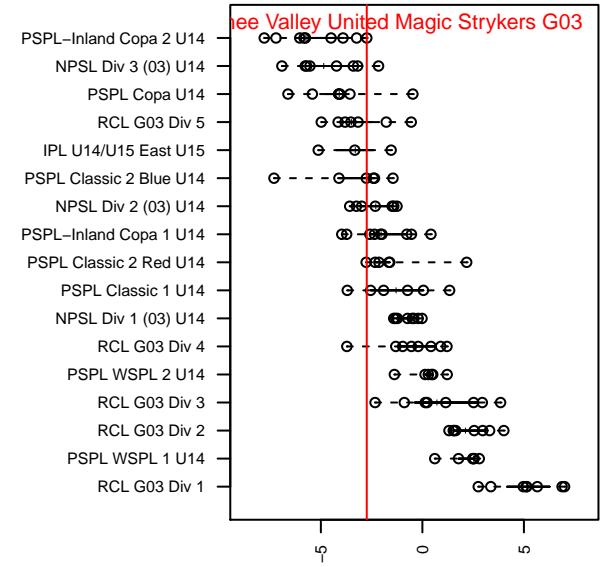

# Wenatchee Valley United Magic Strykers G03

Wenatchee, WA  
 G03 total strength=924  
 attack=1.71 defense=1.38  
 fall league = PSPL–Inland Copa 2 U14  
 spr league = Spr PSPL–Inland Copa 1 U14

alt names used:  
 UNITED SC Magic Strykers Quincy  
 United Magic Strykers 03  
 UNITED SC Magic Strykers Quincy

Venues played:  
 2016 PSPL–Inland Copa 2 U14  
 2016 Wenatchee Apple Cup GU13–14 Gold  
 2016 Spr PSPL–Inland Copa 1 U14

**Wenatchee Valley United Magic Strykers G03**  
 Dots are actual minus expected GF (blue circles) and GA (red triangles).  
 Blue line is smoothed change in attack strength. Red is smoothed change in defense strength.

**attack and defense variance (black dot)  
relative to other teams  
and top 10 in region**

**attack and defense rating  
relative to others at age  
and all opponents in last 13 months**

**Performance relative to 13 month average**